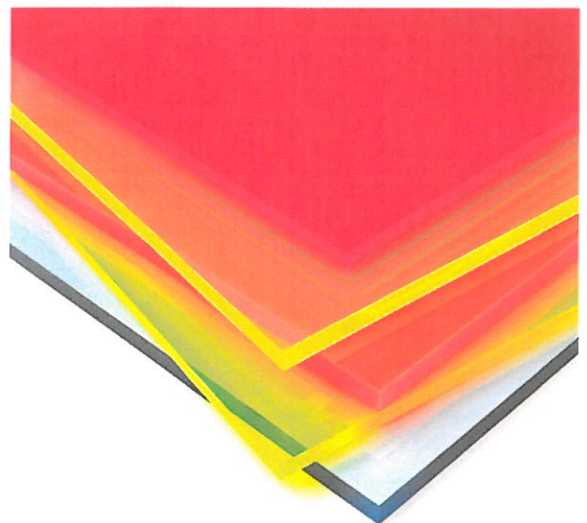

lucite lux® fluorescent

GIVES POP DISPLAYS AN ELECTRIFYING EDGE

The Fluorescent edge effect is one of THE most popular choices of designers and fabricators who want their ideas to catch the eye. LuciteLux® Fluorescent combines a delicate transparent tinted sheet with a striking fluorescent edge which adds a contemporary touch to point of sale designs and displays.

FEATURES & BENEFITS

- Subtle transparent tints
- Striking fluorescent edge
- Exciting contemporary colors
- Superb cutting and fabrication
- Excellent aesthetics
- Ideal for in store displays, POP, furnishings and shelving

In retail display every inch of floor space is precious and POP displays need something extra to attract attention. LuciteLux® Fluorescent offers designers a range of exciting colors with a vivid fluorescent edge effect that will make any design stand out from the crowd.

Designers are inspired by the vibrant colors:

- Mars – a bright, intense red, Helios – a fresh, sunny yellow, Lava – a warm glowing orange,
- Neptune – a deep, vivid blue, Acid – a strong, sharp green and Celestial – a clear, crystalline blue.

APPLICATIONS

- POP
- Display units
- Interior signs and signage
- Interior fittings and furnishings
- And so much more.

PRODUCT AVAILABILITY

See Product Ordering Guidelines Section

*For sales and information,
Please contact Jane Nash
1-800-4-LUCITE x 2426*